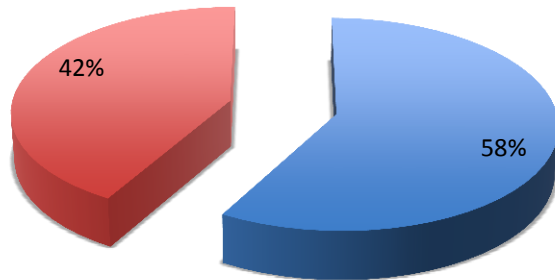

Program	DCE Semester	IC-OC Long Term	IC-OC Short Term	OC-IC Long Term	OC-IC Short Term	TOTAL IC-OC	TOTAL OC-IC	TOTAL PARTICIPANTS
Students	51	38	737	42	551	826	593	1419

### Total Exchange Students

■ TOTAL IC-OC